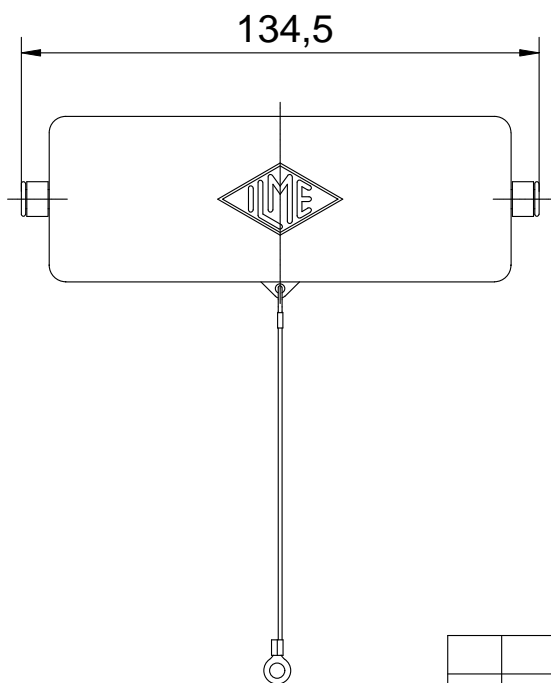

Diritti riservati | All rights reserved

Date 14.12.2006	CHC 24 L	Scale	
Sign.	cover, with pegs	1:2	